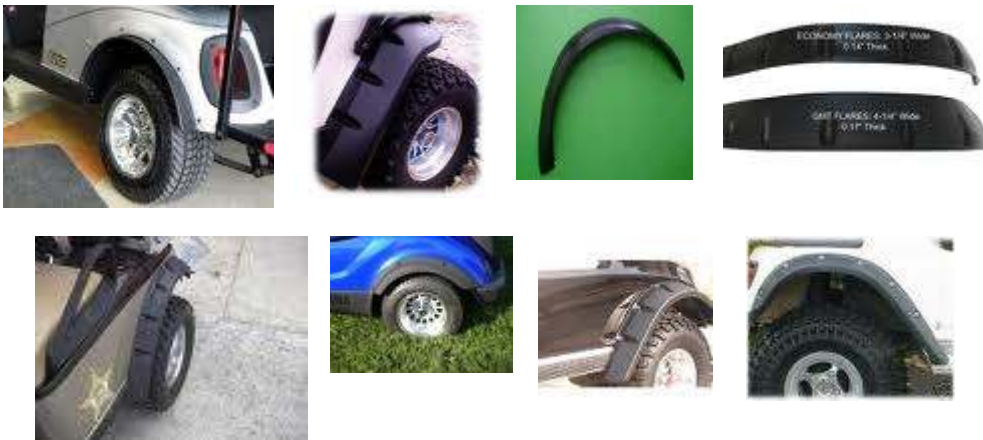

ALUMINUM DIAMOND PLATE ACCESSORIES

UTILITY BOXES

STORAGE COVERS

HIGH SPEED UPGRADE CHIP

STEERING WHEELS

NERF BARS

STEERING COLUMN COVER

DASH BOARDS

GLOVE BOXES

Locking Glove Box

TIRES, WHEELS, AND PARTS

MIRRORS

FENDER FLARES

NEW BATTERIES

NEW BODY UPGRADE

BRUSH GUARDS